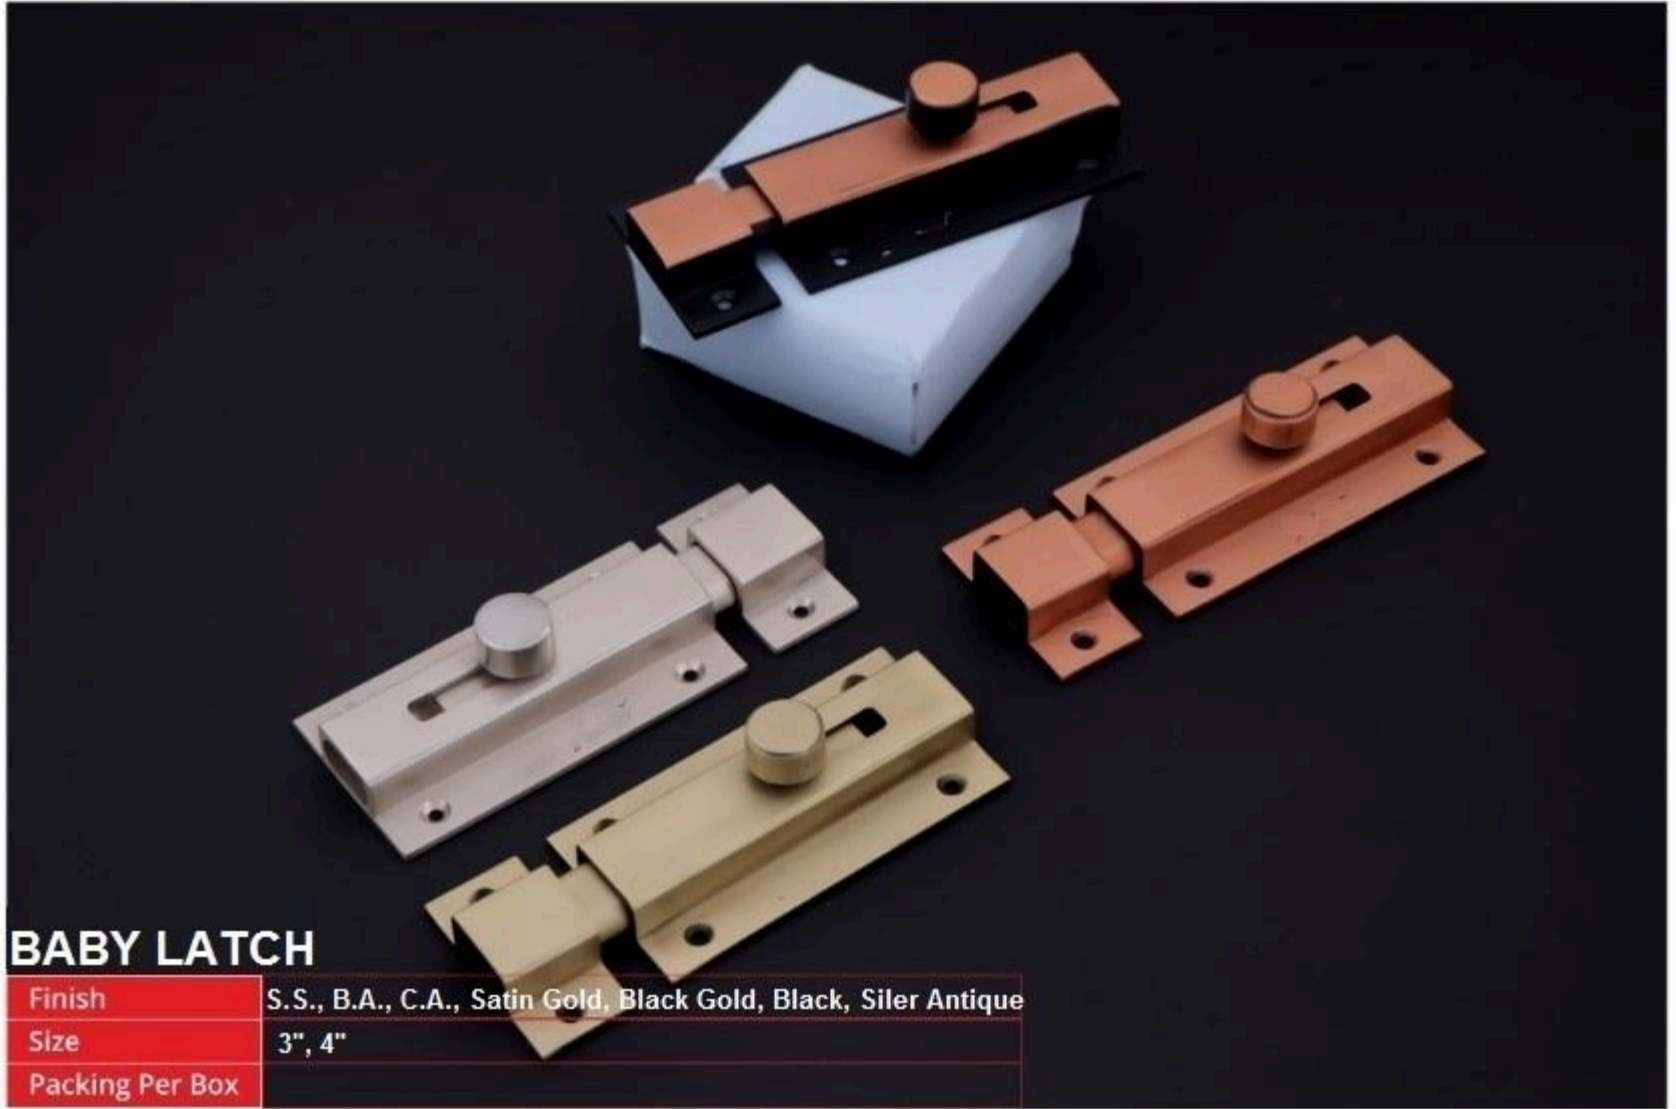

BABY LATCH

Finish	S.S., B.A., C.A., Satin Gold, Black Gold, Black, Siler Antique
Size	3", 4"
Packing Per Box	

KN 10117

Finish	
Size	
Packing Per Box	